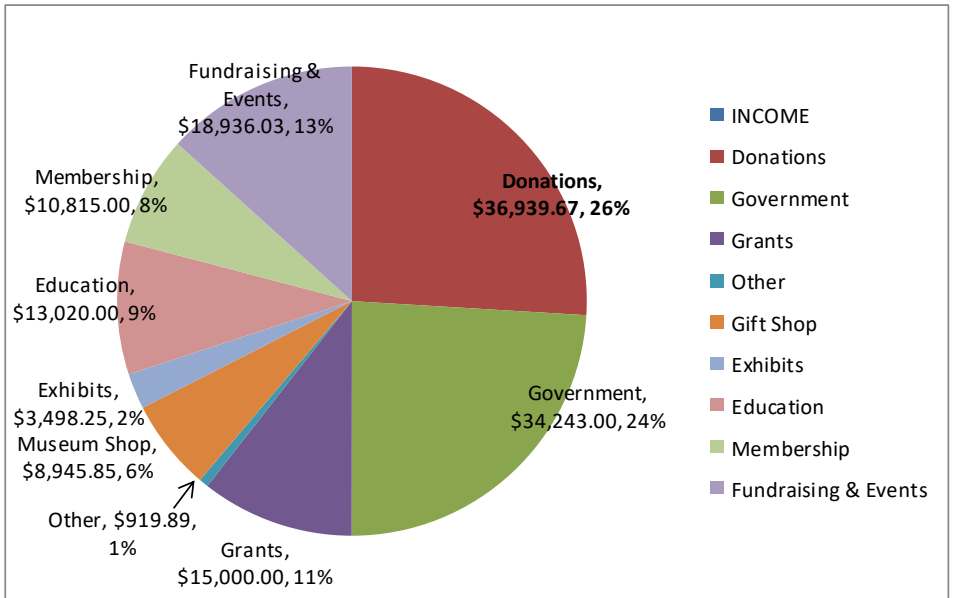

2021/2022 REVENUE

$142,317.69