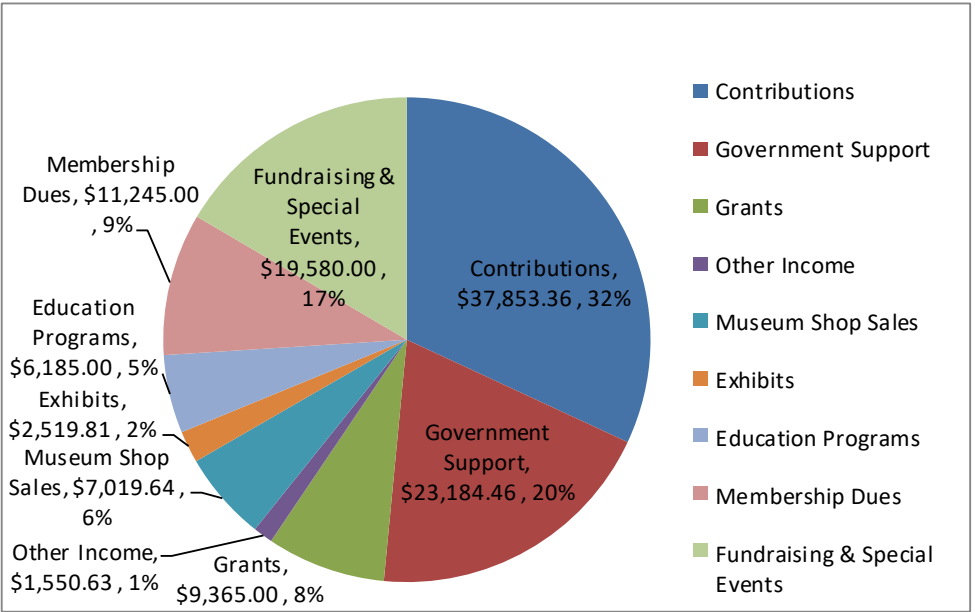

2022/2023 REVENUE

$118,503.00